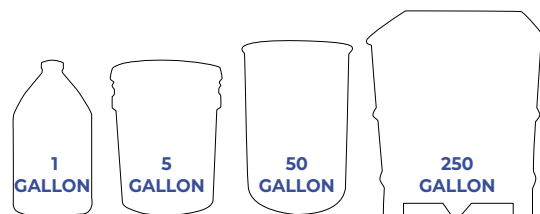

WHEN USED AS DIRECTED

Mixing Compatibility

GROW MICRO BLOOM + **SNS 604A** + **SNS 604B** + **SNS 209**

GROW

Grow Formula promotes vegetative and structural growth, along with strong roots.

MICRO

Micro Nutrient Formula adds trace elements such as calcium, magnesium & iron and helps sustain a plant's health and vigor.

WHERE TO USE

BLOOM

Bloom Formula stimulates the bloom phase of flower, bud or fruit.

SIZES AVAILABLE

PERFECT MIX FEEDING CHART

SEEDLINGS & CUTTINGS		GROW PHASE		BLOOM PHASE		
	Weeks 1-3 tsp/gallon of water		Weeks 4-6 tsp/gallon of water		Weeks 7-10 tsp/gallon of water	Week 11 tsp/gallon of water
GROW	¼ tsp	GROW	3 tsp	GROW	2 tsp	Flush
MICRO	¼ tsp	MICRO	2 tsp	MICRO	1 tsp	Flush
BLOOM	¼ tsp	BLOOM	1 tsp	BLOOM	3 tsp	Flush
Average TDS 450 - 520	Average pH 7.2 - 7.5	Average TDS 600 - 700	Average pH 6.9 - 7.1	Average TDS 900 - 1125	Average pH 6.9 - 7.1	